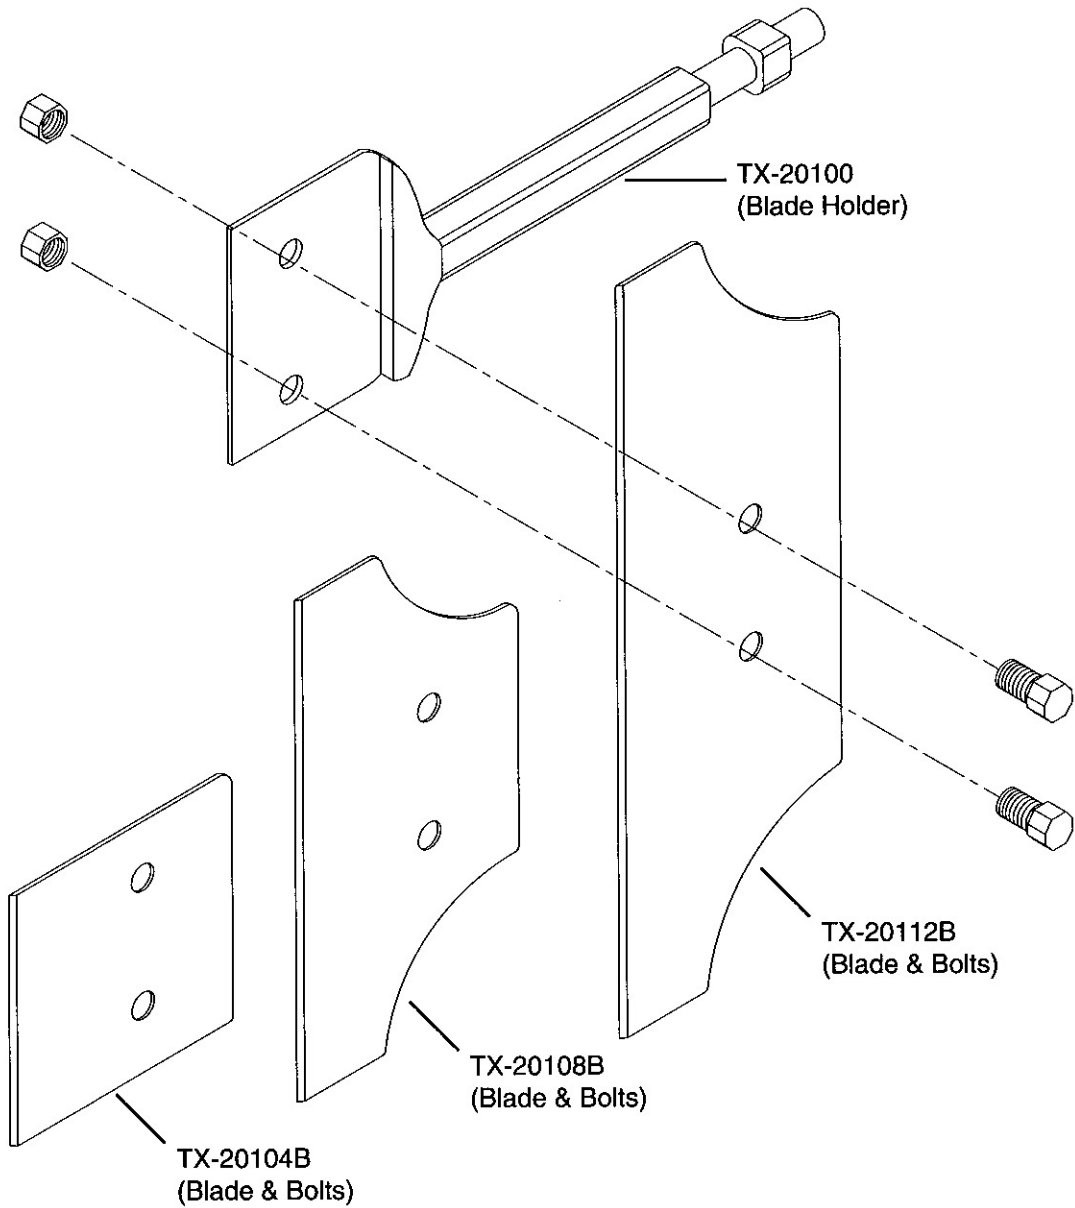

TX2LR / TX2PT Series

Chisel for Long Reach Scaler

Part List

PART #	DESCRIPTION
COMPLETE SETS	
TX-20104	4" SCRAPER CHISEL
TX-20108	8" SCRAPER CHISEL
TX-20112	12" SCRAPER CHISEL