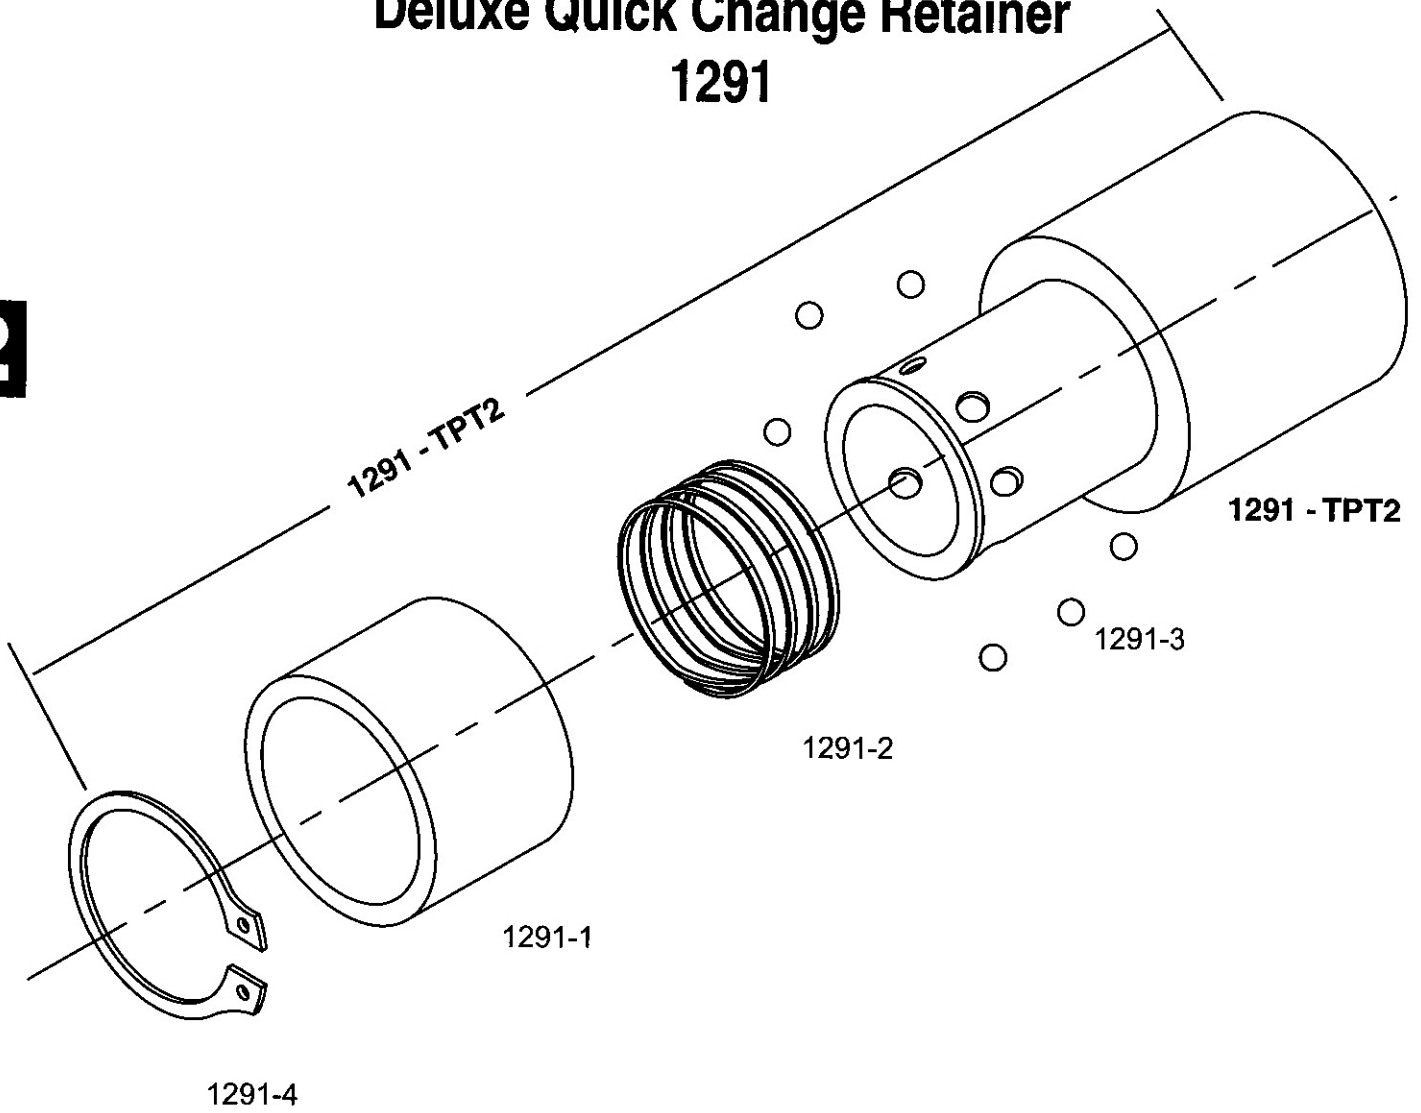

## Deluxe Quick Change Retainer 1291

**2**

### Part List

Index No.	Part No.	Description
1	1291	BODY
2	1291-3	SET OF 6 BALLS
3	1291-2	SPRING
4	1291-1	SLEEVE
5	1291-4	RETAINER CLIP