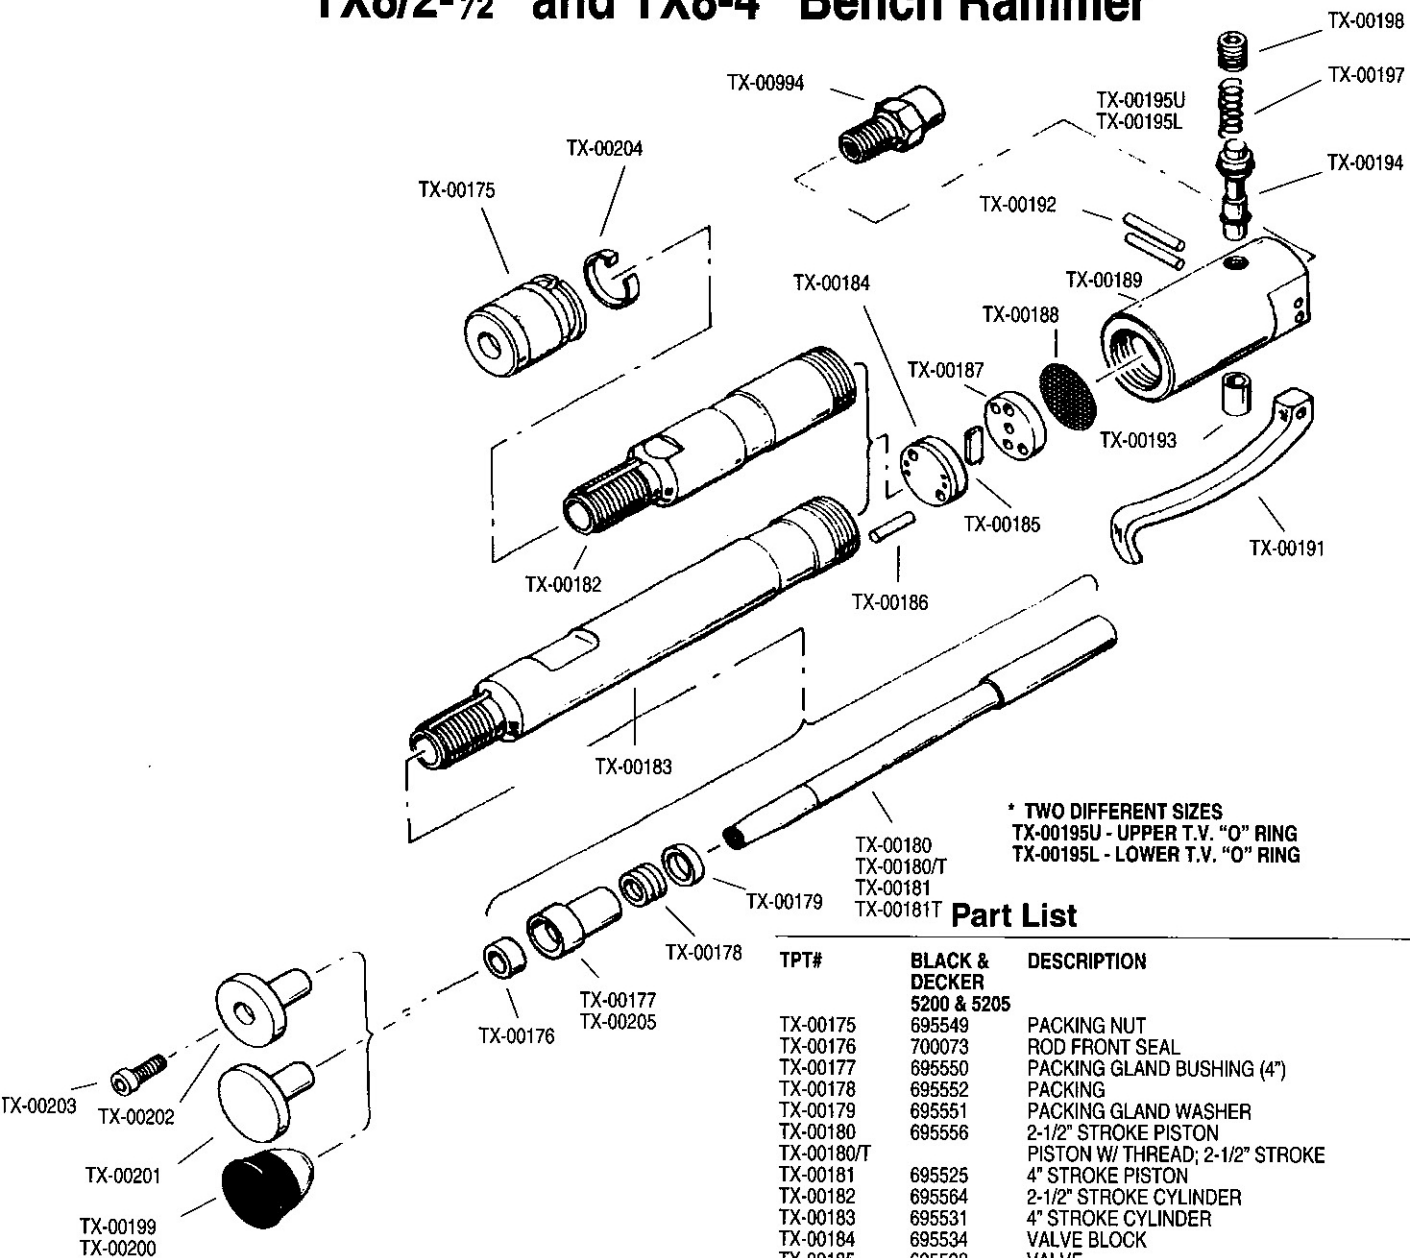

Foundry Tools

TX8/2-1/2" and TX8-4" Bench Rammer

* TWO DIFFERENT SIZES
TX-00195U - UPPER T.V. "O" RING
TX-00195L - LOWER T.V. "O" RING

Part List

TPT#	BLACK & DECKER 5200 & 5205	DESCRIPTION
TX-00175	695549	PACKING NUT
TX-00176	700073	ROD FRONT SEAL
TX-00177	695550	PACKING GLAND BUSHING (4")
TX-00178	695552	PACKING
TX-00179	695551	PACKING GLAND WASHER
TX-00180	695556	2-1/2" STROKE PISTON
TX-00180/T		PISTON W/ THREAD; 2-1/2" STROKE
TX-00181	695525	4" STROKE PISTON
TX-00182	695564	2-1/2" STROKE CYLINDER
TX-00183	695531	4" STROKE CYLINDER
TX-00184	695534	VALVE BLOCK
TX-00185	695532	VALVE
TX-00186	695537	VALVE BLOCK DOWEL PIN
TX-00187	695533	VALVE BLOCK LID
TX-00188	695538	SCREEN
TX-00189	695539	BACKHEAD
TX-00191	695542	LEVER
TX-00192	695773	THROTTLE LEVER PIN
TX-00193	695546	THROTTLE VALVE BUSHING
TX-00194	695545	THROTTLE VALVE + "O" RING
TX-00195		THROTTLE VALVE "O" RINGS*
TX-00197	695547	THROTTLE VALVE SPRING
TX-00198	696078	THROTTLE VALVE SPRING PLUG
TX-00199		2-3/8" ALUMINUM RUBBER BUTT
TX-00200		3" ALUMINUM RUBBER BUTT
TX-00201		2-1/2" STEEL BUTT
TX-00202		STEEL BUTT (THREADED)
TX-00203		STEEL BUTT SOCKET SCREW
TX-00204	695553	PACKING NUT LOCK CLIP
TX-00205	695566	PACKING GLAND BUSHING (2-1/2")
TX-00208		2-3/4" OPEN HEARTH BUTT
TX-00209		2-3/8" ALL ALUMINUM BUTT
TX-00210		3" ALL ALUMINUM BUTT
TX-00211		2-5/8" SQUARE ALUMINUM BUTT
TX-00994		1/2" X 3/8" INLET BUSHING