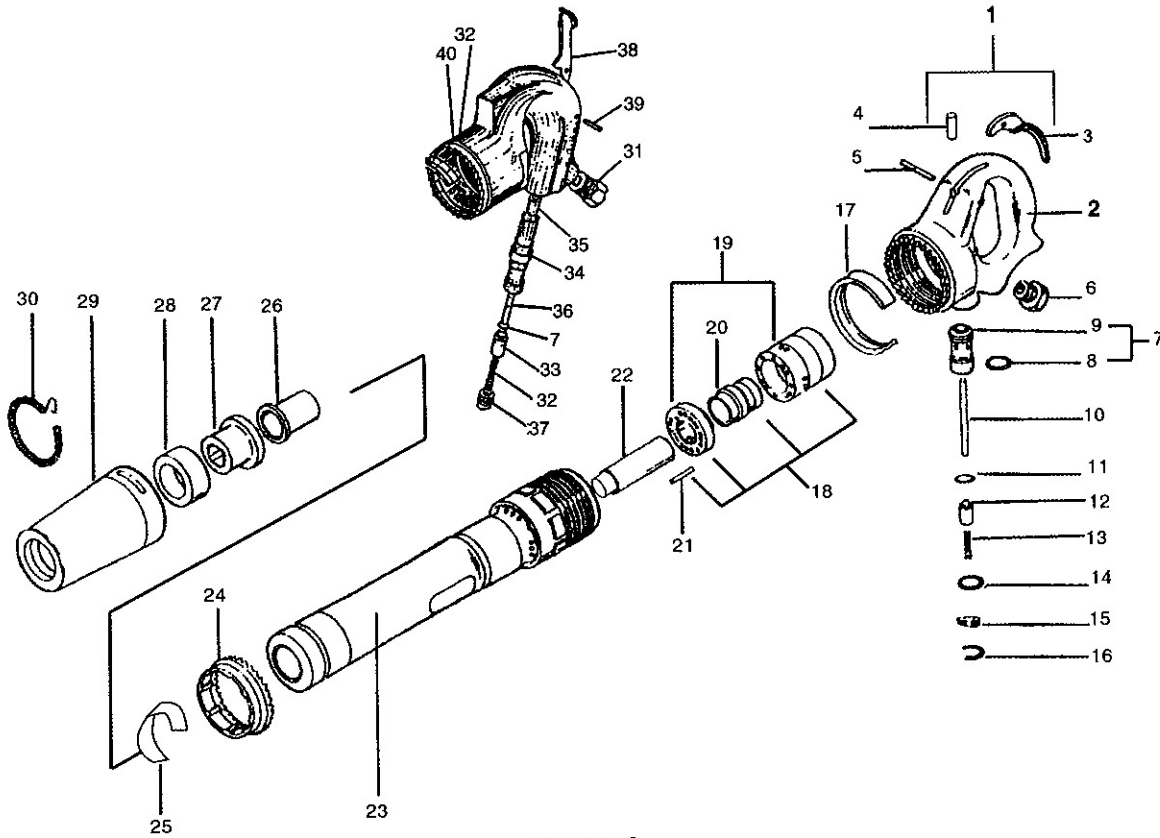

Rivet Buster Series

2

WARNING

ALWAYS DISCONNECT THE AIR SUPPLY BEFORE ATTEMPTING TO CHANGE A CHISEL, MOIL, OR OTHER ACCESSORY ON A PNEUMATIC TOOL OR BEFORE CARRYING OUT ANY MAINTENANCE OR REPAIR WORK ON THE TOOL.

ITEM#	PART#	DESCRIPTION	ITEM#	PART#	DESCRIPTION
1	TX13301	Handle Complete (TX13301-OT)	24	TX13324	Lock Ring
2	TX13302	Bare Handle	25	TX13325	Exhaust Deflector
3	TX13303	Lever (for inside handle)	26	2101	Upper Sleeve
4	TX13304	Throttle Lever Pin Bushing	27	2103	Lower Sleeve
5	TX13305	Lever Pin	28	2104	Rubber Bumper
6	TX13306	Inlet Bushing	29	1851	Retainer
7	TX13307	Throttle Valve Bushing <u>Assy.</u>	30	2194	Retainer Spring
8	TX13308	T.V. Bushing O-Ring	NOTICE: * Dry firing or blank firing this tool is subject to damaging the piston. It is advisable to never dry fire any percussion air tool. * Dry firing or blank firing is when tool is operated without being placed on object being worked on.		
9	TX13309	Throttle Valve Bushing			
10	TX13310	Throttle Valve Pin			
11	TX13311	Throttle Valve O-Ring			
12	TX13312	Throttle Valve			
13	TX13313	Throttle Valve Spring			
14	TX13314	Retainer Cap O-Ring			
15	TX13315	Retainer Cap			
16	TX13316	Retainer Clip			
17	TX13317	Lock Ring Cover			
18	TX13318	Valve Assy. Complete	31	TX00995	1/2"x1/2" Inlet Bushing (Screened)
19	TX13319	Front and Rear Valve	32	TX13313	Throttle Valve Spring
20	TX13320	Main Valve	33	TX13327	Throttle Valve with O ring
21	TX13321	Valve Pin	34	TX13328	Throttle Tube
22	TX13322	Piston (for 6" and 8" stroke)	35	TX13329	Bushing
	TX13322-11	Piston (for 11" stroke)	36	TX13330	Throttle Push Pin
23	TX13323-6	Barrel	37	TX13331	Throttle Valve Plug
	TX13323-8	Barrel (for 8" stroke)	38	TX13332	Throttle Lever (outside)
	TX13323-11	Barrel (for 11" stroke)	39	TX13333	Throttle Lever Pin
			40	TX13301-OT	Handle Complete (TX133RB-OT)